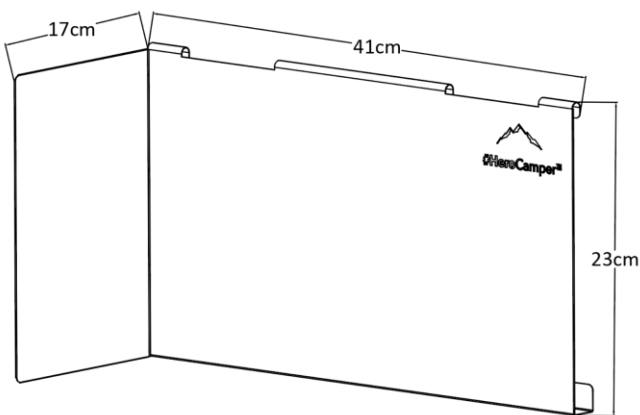

HEAT SHIELD

Mandatory thermal barrier designed to protect the Hero Camper kitchen wall when using the gas hob. Furthermore, it acts as a splash guard and is easily cleaned.

LAYOUT

SPECIFICATIONS

Material	Stainless steel
Size(HxLxW)	23x41x17cm
Color	Grey
Pack size	24x42.5x18.5cm
Weight	0.56kg
Part No.	HCA000730