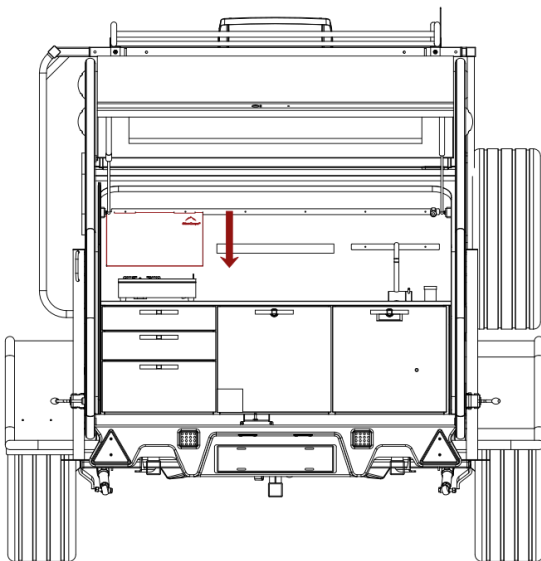

HEAT SHIELD

Mandatory thermal barrier designed to protect the Hero Camper kitchen wall when using the gas hob. Furthermore, it acts as a splash guard and is easily cleaned.

LAYOUT

SPECIFICATIONS

Material	Stainless steel
Size(HxLxW)	23x41x17cm
Color	Grey
Pack size	24x42.5x18.5cm
Weight	0.56kg
Part No.	HCA000730

INSTALLATION GUIDE

1. Remove the heat shield from the box and mount it on the knife holder behind the gas hob.

2. Always use a heat shield when using gas hob. We recommend storing the heat shield in the drawer while driving.