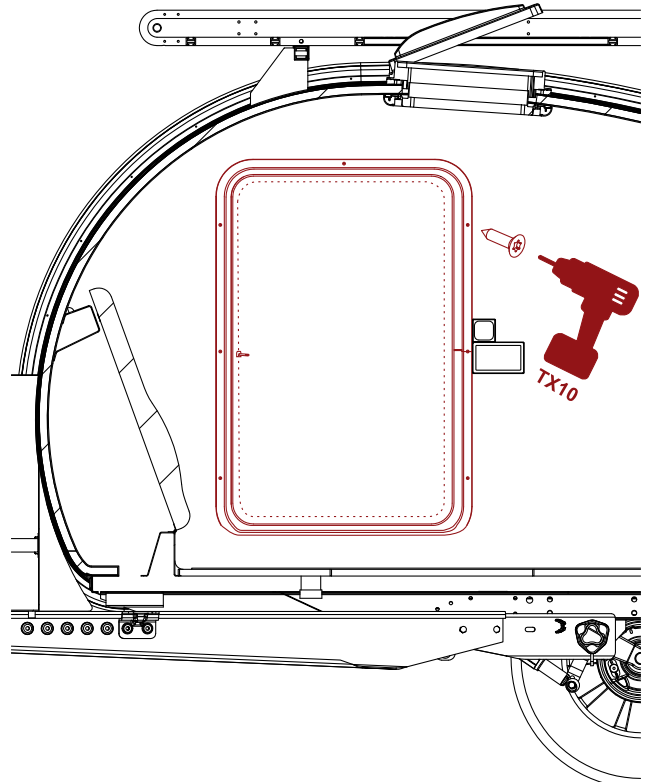

COMPONENTS AND SPECIFICATIONS

Material	Aluminium & Polyester B3
Size(HxLxW)	114 x 76 x 1.5cm
Color	Mat black powder coating
Pack size	119 x 81 x 6cm x2
Net weight	2kg
Gross weight	4.5kg
Part Number	HCA000857

A: Mosquito net right side

B: Mosquito net left side

C: Screw TX10 3.5 x 25mm

TOOLS REQUIRED

TX10

INSTALLATION GUIDE

1. This is illustrated on the right side.
Start by removing the mattress. Place the Mosquito net right side and ensure it is centered. Check there are no wires located underneath the screw holes.

2. Insert a screw in each hole.
Recommended torque is 3 Nm.
Repeat on opposite site.

All products that are not mounted by an authorized HeroCamper dealer are at your own risk!