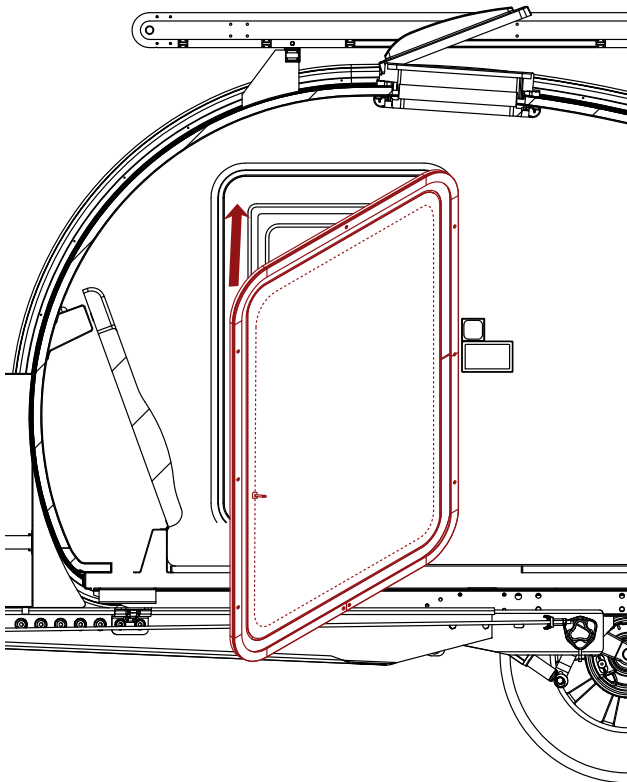

COMPONENTS AND SPECIFICATIONS

Material	Aluminium & Polyester B3
Size(HxLxW)	114 x 76 x 1.5cm
Color	Mat black powder coating
Pack size	119 x 81 x 6cm x2
Net weight	2kg
Gross weight	4.5kg
Part Number	HCA000857

A: Mosquito net right side

B: Mosquito net left side

C: Screw TX10 3.5 x 25mm

TOOLS REQUIRED

TX10

INSTALLATION GUIDE

1. This is illustrated on the right side.
Start by removing the mattress. Place the Mosquito net right side and ensure it is centered. Check there are no wires located underneath the screw holes.

2. Insert a screw in each hole.
Recommended torque is 3 Nm.
Repeat on opposite site.

All products that are not mounted by an authorized HeroCamper dealer are at your own risk!