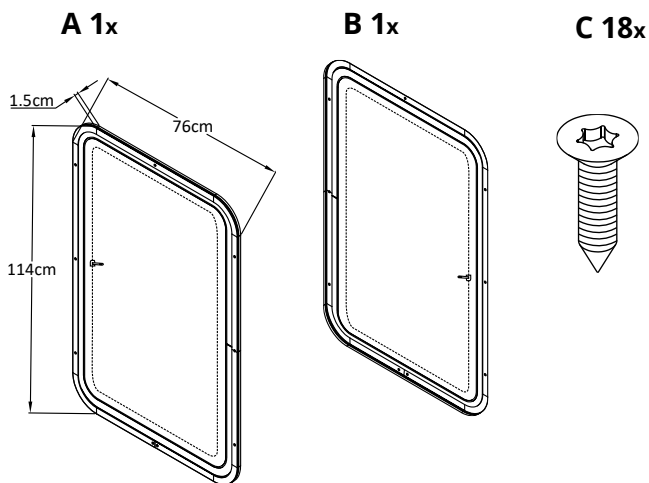

COMPONENTS AND SPECIFICATIONS

Material	Aluminium & Polyester B3
Size(HxLxW)	114 x 76 x 1.5cm
Color	Mat black powder coating
Pack size	119 x 81 x 6cm x2
Net weight	2kg
Gross weight	4.5kg
Part Number	HCA000857

A: Mosquito net right side

B: Mosquito net left side

C: Screw TX10 3.5 x 25mm

TOOLS REQUIRED

TX10

INSTALLATION GUIDE

1. This is illustrated on the right side.
Start by removing the mattress. Place the Mosquito net right side and ensure it is centered. Check there are no wires located underneath the screw holes.