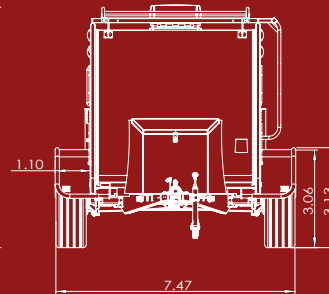

## Hero Camper Scout

<b>Height</b>	7.7'
<b>Length</b>	15.9'
<b>Width</b>	7.7'
<b>Net weight</b>	2,032 lbs
<b>Total weight</b>	2,032 lbs
<b>Max. load</b>	2,976 lbs
<b>Tires</b>	265/65 R17 off-road tires
<b>Water tank</b>	8 gallons
<b>Roof window</b>	Included
<b>Fully lockable</b>	Yes
<b>Electricity</b>	110V / 12V / 5A USB charge in cabin
<b>Roof rack</b>	Included
<b>Heating</b>	Optional
<b>Solar</b>	125W included
<b>Battery capacity</b>	50Ah Lithium
<b>Fridge</b>	5.8 gallons 110/12V compressor technology
<b>2" receiver hitch</b>	Optional
<b>Cook stove</b>	Optional

Dimensions in feet (ft)

## Hero Camper Recon

<b>Height</b>	7.7'
<b>Length</b>	15.9'
<b>Width</b>	7.7'
<b>Net weight</b>	2,160 lbs
<b>Total weight</b>	2,160 lbs
<b>Max. load</b>	2,976 lbs
<b>Tires</b>	265/65 R17 off-road tires
<b>Water tank</b>	8 gallons
<b>Roof window</b>	Included
<b>Fully lockable</b>	Yes
<b>Electricity</b>	110V / 12V / 5A built-in 1,200W bypass Inverter USB charge in cabin
<b>Roof rack</b>	Included
<b>Heating</b>	2Kw diesel heating
<b>Solar</b>	125W included
<b>Battery capacity</b>	200Ah built-in heat and Bluetooth
<b>Fridge</b>	5.8 gallons 110/12V compressor technology
<b>2" receiver hitch</b>	Included (max 225 lbs)
<b>Cook stove</b>	Included