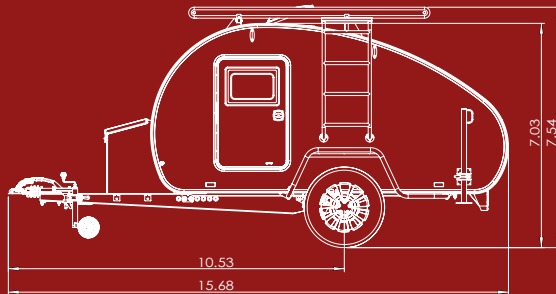

## Hero Camper Scout

<b>Height</b>	7.7'
<b>Length</b>	15.9'
<b>Width</b>	7.7'
<b>Net weight</b>	2,032 lbs
<b>Total weight</b>	2,032 lbs
<b>Max. load</b>	2,976 lbs
<b>Tires</b>	265/65 R17 off-road tires
<b>Water tank</b>	8 gallons
<b>Roof window</b>	Included
<b>Fully lockable</b>	Yes
<b>Electricity</b>	110V / 12V / 5A USB charge in cabin
<b>Roof rack</b>	Included
<b>Heating</b>	Optional
<b>Solar</b>	125W included
<b>Battery capacity</b>	50Ah Lithium
<b>Fridge</b>	5.8 gallons 110/12V compressor technology
<b>2" receiver hitch</b>	Optional
<b>Cook stove</b>	Optional

## Hero Camper Recon

<b>Height</b>	7.7'
<b>Length</b>	15.9'
<b>Width</b>	7.7'
<b>Net weight</b>	2,160 lbs
<b>Total weight</b>	2,160 lbs
<b>Max. load</b>	2,976 lbs
<b>Tires</b>	265/65 R17 off-road tires
<b>Water tank</b>	8 gallons
<b>Roof window</b>	Included
<b>Fully lockable</b>	Yes
<b>Electricity</b>	110V / 12V / 5A built-in 1,200W bypass Inverter USB charge in cabin
<b>Roof rack</b>	Included
<b>Heating</b>	2Kw diesel heating
<b>Solar</b>	125W included
<b>Battery capacity</b>	200Ah built-in heat and Bluetooth
<b>Fridge</b>	5.8 gallons 110/12V compressor technology
<b>2" receiver hitch</b>	Included (max 225 lbs)
<b>Cook stove</b>	Included